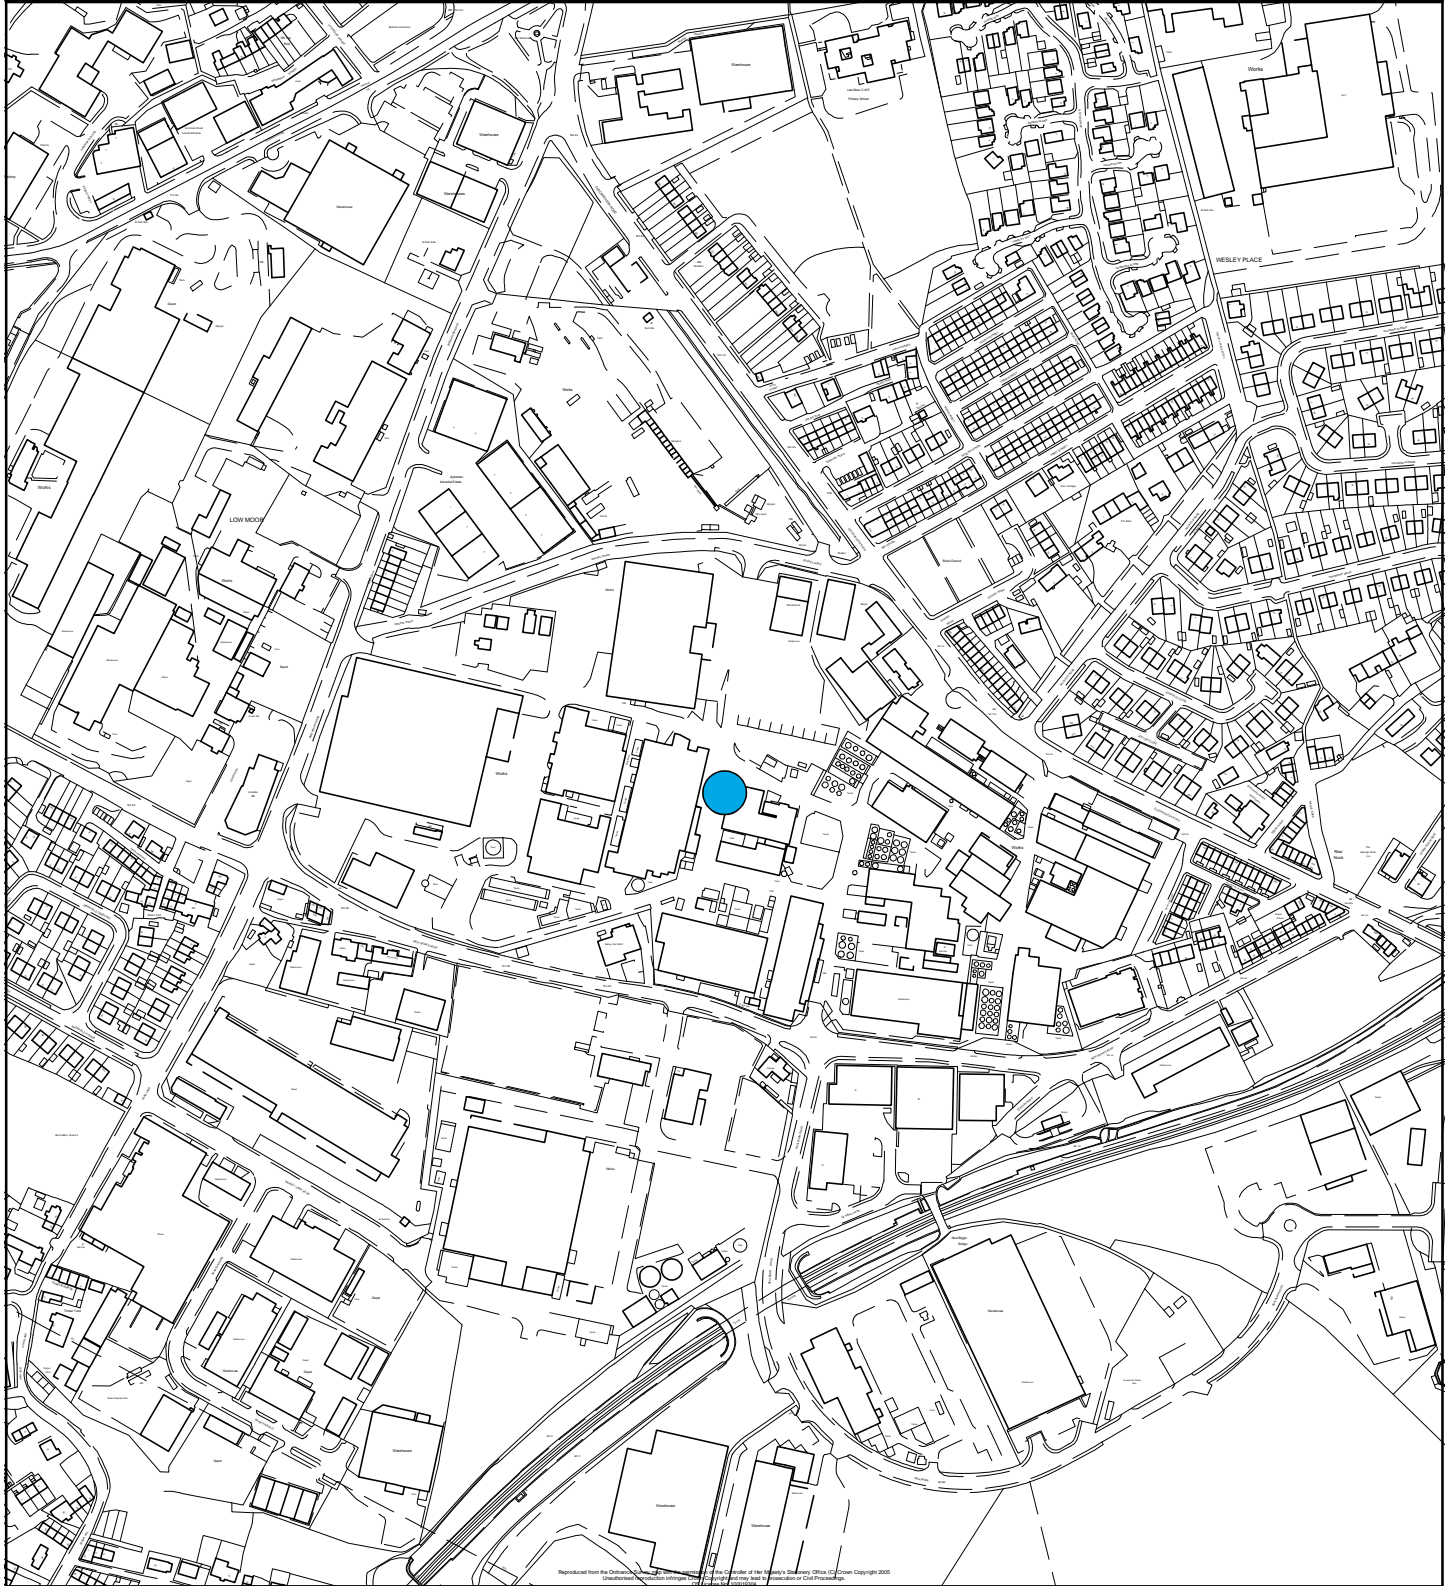

Replacement Unitary Development Plan for the Bradford District Post Inquiry Modifications

Mod. reference MOD/BS/P/1	Scale. 1:5,000	Key.  Hazardous Installations Site
Site reference BS/P3.2	Site Area. N/A	
Address CIBA Speciality Chemicals, Cleckheaton Road, Low Moor, Bradford.	OS Grid Ref. SE 1528SE	
 NORTH		© Crown copyright. All rights reserved. City of Bradford Metropolitan District Council 100019304